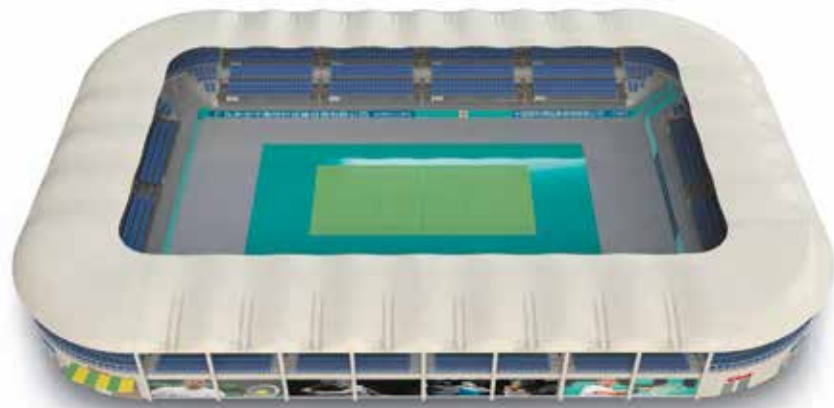

MODULAR GRANDSTANDS

UNIT45 has developed a modular grandstand system compatible within the container infrastructure.

The 40ft standard grandstand offers 68 covered seats and can be extended as well in height as in length up to 3 levels high within the standard footprint of the first layer.

This offers unknown possibilities for creating a complete stadium or a concert hall for a festival!

UNIT45 rents out modular grandstands to sport clubs and for events. Periods of a couple of days up to long-term rent from 4 up to 8 years are possible.

The grandstands have solid construction and comply tot the latest FIFA application- and safety standards.

Since the introduction end of 2014, grandstands have been rented to football clubs and used for several events in the Netherlands, to great satisfaction.