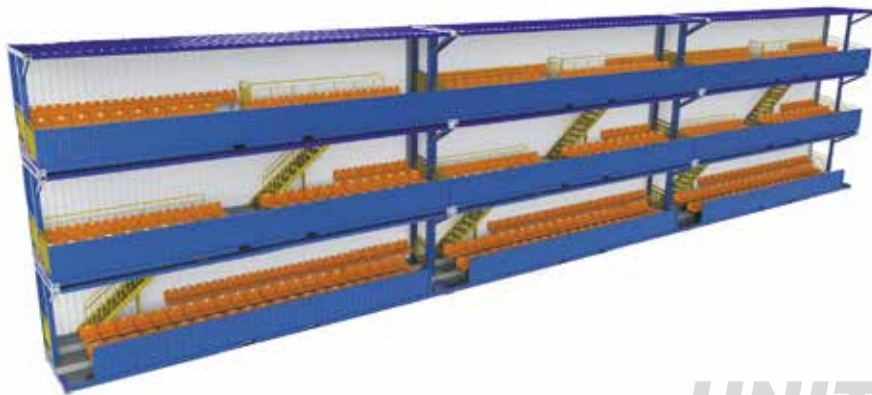

GRANDSTAND FOR ASSOCIATIONS

Sport clubs want to offer the spectators comfortable and covered seats with a good view of the playing field. To realize this a high investment is required for a fixed grandstand. This is why many associations put off placing a new grandstand or replace an existing one. Furthermore there is a lot of insecurity about

the future of the club, with regards to its location or playing classification. The modular grandstands of UNIT45 are the ideal solution for these situations.

Interested? Contact UNIT45 for a solution for your club!

- NO HIGH INVESTMENTS
- LONG TERM RENT WITH AN APPEALING RATE PER MONTH
- CAPACITY CAN BE EXTENDED
- SOLID CONSTRUCTION WITH A LONG LIFETIME