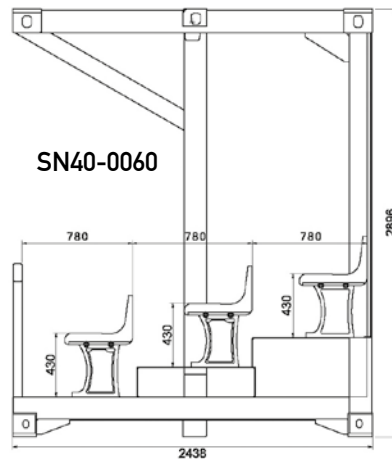

Since the introduction end of 2014, grandstands have been rented to football clubs and used for several events in the Netherlands, to great satisfaction.

ST20-0032

SN40-0060

SPECIFICATIONS		PLACED			TRANSPORT		
		ST20	ST40	SN40	ST20	ST40	SN40
ST & SN Range		ST20	ST40	SN40	ST20	ST40	SN40
Length	[mm]	6058	12192	12192	6058	12192	12192
Width	[mm]	2438	2438	2438	2438	2438	2438
Height	[mm]	2896	2896	2896	2896	2896	2896
Weight	[kg]	2250	3950	4150	2250	3950	4150
1 Level	[Seats]	32	68	62	-	-	-
2 Levels	[Seats]	-	-	118	-	-	-
3 Levels	[Seats]	-	-	150	-	-	-
Covered	[Yes/No]	Ja	Ja	Ja	-	-	-

ST40-0060

SPECIFICATIONS	PLACED				TRANSPORT				
	LS, SS & DS range	LS20	LS40	SS40	DS40	LS20	LS40	SS40	DS40
Length [mm]		12310	12310	12192	12192	6058	12192	12192	12192
Width [mm]		5960	11900	4438	4876	2438	2438	2438	2438
Height [mm]		2260	3810	2896	2310	2896	2896	2896	2896
Weight [kg]		5500	9750	3525	3725	11000	9750	3525	3725
Capacity [Seats]		175	350	134	120	-	-	-	-
Covered [Yes/No]		Nee	Nee	Nee	Nee	-	-	-	-