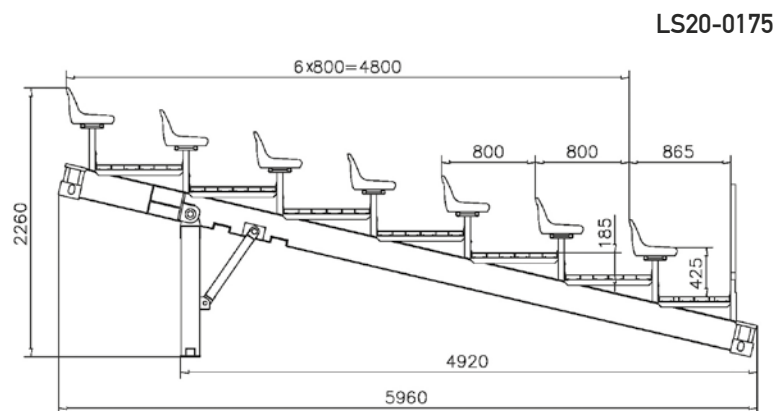

Since the introduction end of 2014, grandstands have been rented to football clubs and used for several events in the Netherlands, to great satisfaction.

ST20-0032

SN40-0060

SPECIFICATIONS		PLACED			TRANSPORT		
		ST20	ST40	SN40	ST20	ST40	SN40
ST & SN Range		ST20	ST40	SN40	ST20	ST40	SN40
Length	[mm]	6058	12192	12192	6058	12192	12192
Width	[mm]	2438	2438	2438	2438	2438	2438
Height	[mm]	2896	2896	2896	2896	2896	2896
Weight	[kg]	2250	3950	4150	2250	3950	4150
1 Level	[Seats]	32	68	62	-	-	-
2 Levels	[Seats]	-	-	118	-	-	-
3 Levels	[Seats]	-	-	150	-	-	-
Covered	[Yes/No]	Ja	Ja	Ja	-	-	-

ST40-0060

SPECIFICATIONS	PLACED				TRANSPORT				
	LS, SS & DS range	LS20	LS40	SS40	DS40	LS20	LS40	SS40	DS40
Length [mm]		12310	12310	12192	12192	6058	12192	12192	12192
Width [mm]		5960	11900	4438	4876	2438	2438	2438	2438
Height [mm]		2260	3810	2896	2310	2896	2896	2896	2896
Weight [kg]		5500	9750	3525	3725	11000	9750	3525	3725
Capacity [Seats]		175	350	134	120	-	-	-	-
Covered [Yes/No]		Nee	Nee	Nee	Nee	-	-	-	-